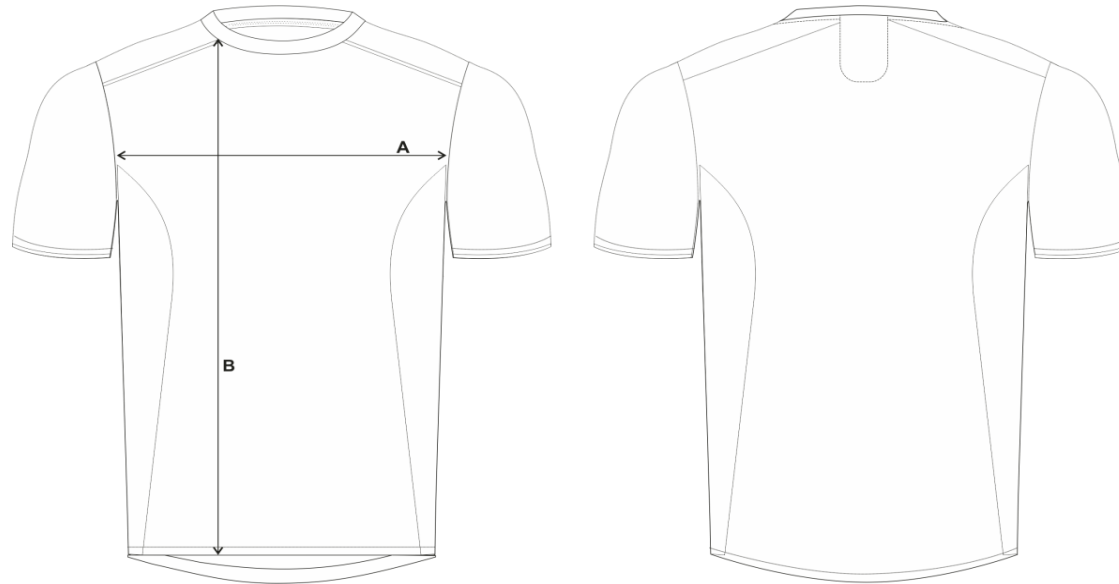

PRODUCT SPEC SHEET

PATTERN CODE: P925 **DESCRIPTION:** NB UNISEX SS TRAINING T-SHIRT

KIDS

		6	8	10	12	14	16
A	1/2 CHEST	39	40.5	42	43.5	45	46.5
B	LENGTH	61	63	65	67	69	71

ADULT

		XS	S	M	L	XL	2XL	3XL	4XL
A	1/2 CHEST	49	51.5	54	56.5	59	61.5	64	66.5
B	LENGTH	73	75	77	79	81	83	85	87