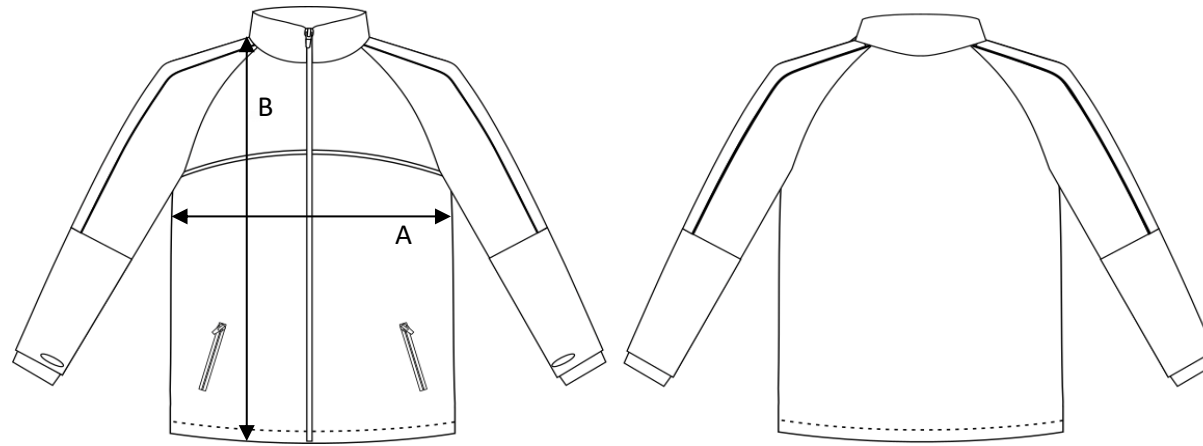

# PRODUCT SPEC SHEET

**PATTERN CODE:** P675 **DESCRIPTION:** NB MEN'S TRAVEL JACKET

		UNISEX									
		2XS	XS	S	M	L	XL	2XL	3XL	4XL	5XL
A	1/2 CHEST	50	52.5	55	57.5	60	62.5	65	67.5	70	72.5
B	LENGTH	68	70	72	74	76	78	80	82	84	86