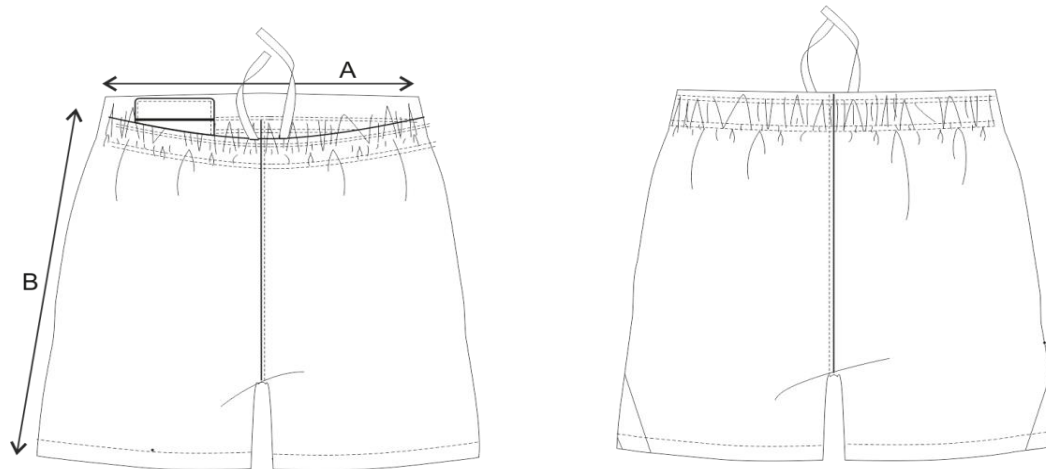

PRODUCT SPEC SHEET

PATTERN CODE: P912 DESCRIPTION: NB LADIES TRAVEL SHORTS

LADIES

	XS/8	S/10	M/12	L/14	XL/16	2XL/18	3XL/20	4XL/22	5XL/24
A WAIST	67	72	77	82	87	92	97	102	107
B LENGTH	39	40	41	42	43	44.5	46	47.5	49