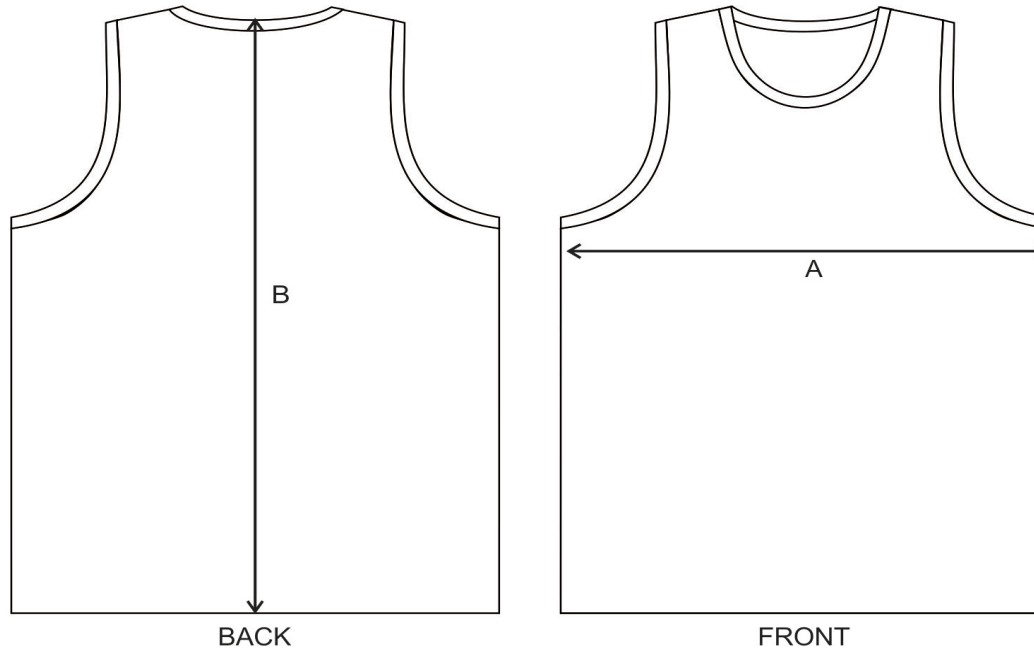

PRODUCT SPEC SHEET

PATTERN CODE: P735 DESCRIPTION: UNISEX SINGLET

Measurements in cm **YOUTH SINGLET** Tolerance: +/- 1cm on all measurements

		6	8	10	12	14	16
A	HALF CHEST	37	40	43	45	48	51
B	CENTRE BACK	60	61	62	63.5	65	66

ADULT SI

		S	M	L	XL	2XL	3XL	4XL	5XL
A	HALF CHEST	51.5	53.5	56.5	59.5	62	65.5	68.5	71.5
B	CENTRE BACK	67.5	69	71	73	74	76	77	79