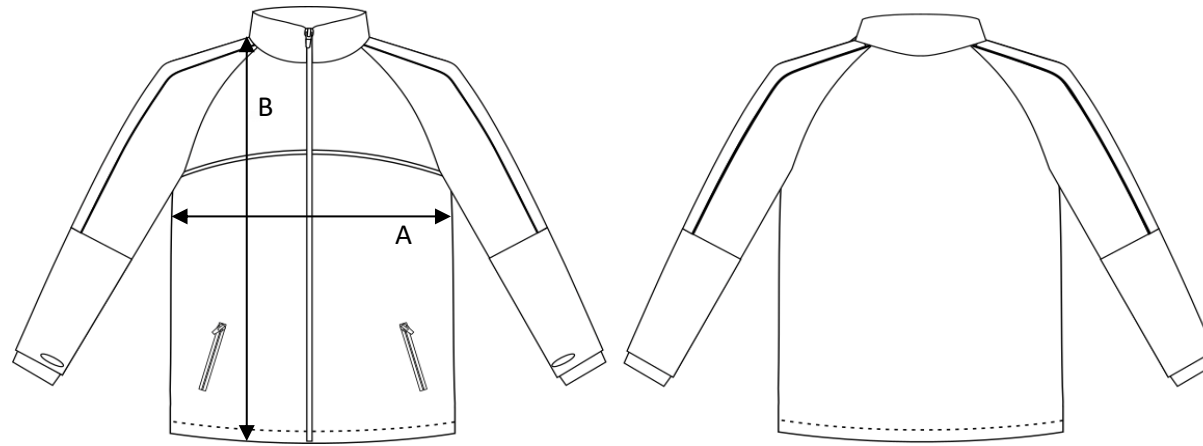

PRODUCT SPEC SHEET

PATTERN CODE: P1042 **DESCRIPTION:** NB WOMEN'S TRAVEL JACKET

UNISEX

		XS/8	S/10	M/12	L/14	XL/16	2XL/18
A	1/2 CHEST	46.5	49	51.5	54	56.5	59
B	LENGTH	61	63	65	67	69	71