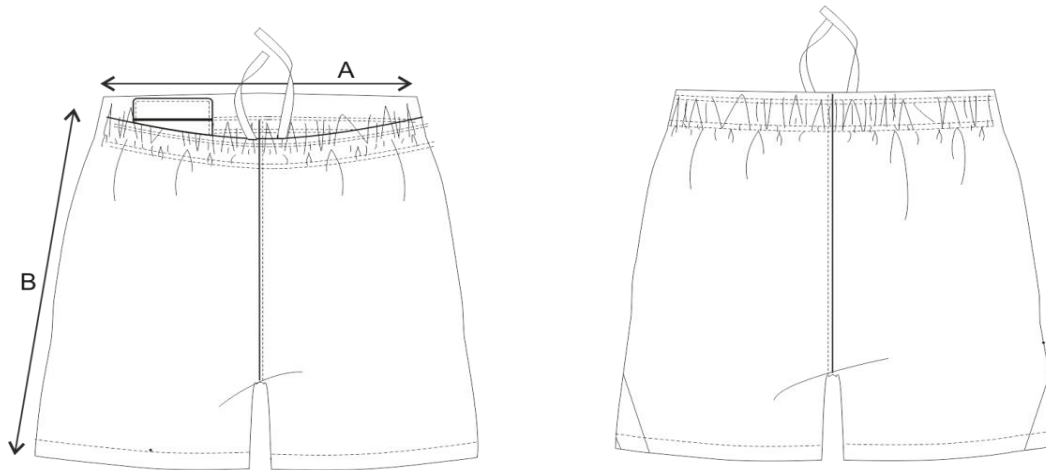

# PRODUCT SPEC SHEET

PATTERN CODE: P911 DESCRIPTION: NB YOUTH TRAVEL SHORTS

## YOUTH

	K6	K8	K10	K12	K14	K16
A WAIST	25	26.5	28	29.5	31.5	32.5
B LENGTH	35	36	37	38	39	40