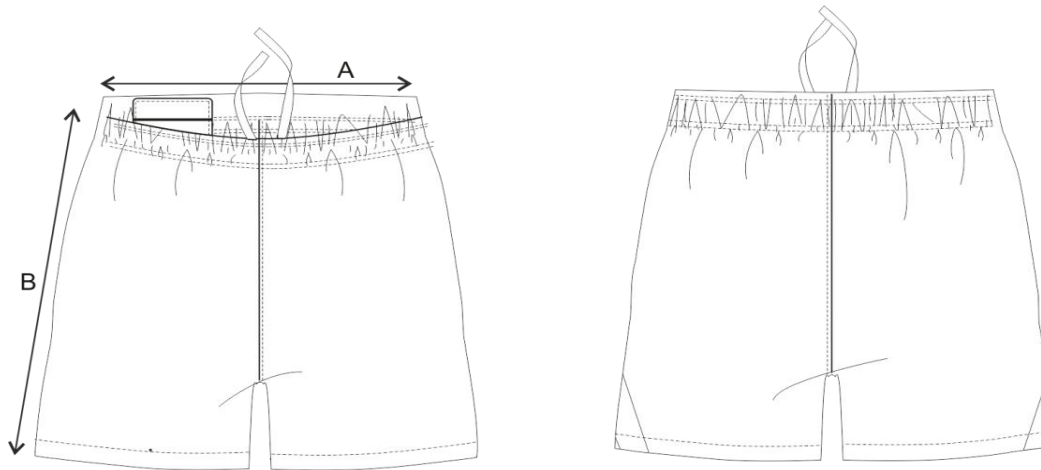

PRODUCT SPEC SHEET

PATTERN CODE: P911 DESCRIPTION: NB MEN'S TRAVEL SHORTS

		UNISEX							
		XS	S	M	L	XL	2XL	3XL	4XL
A	WAIST	65	70	75	80	85	90	95	100
B	LENGTH	39.5	41	42.5	44	45.5	47	48.5	50